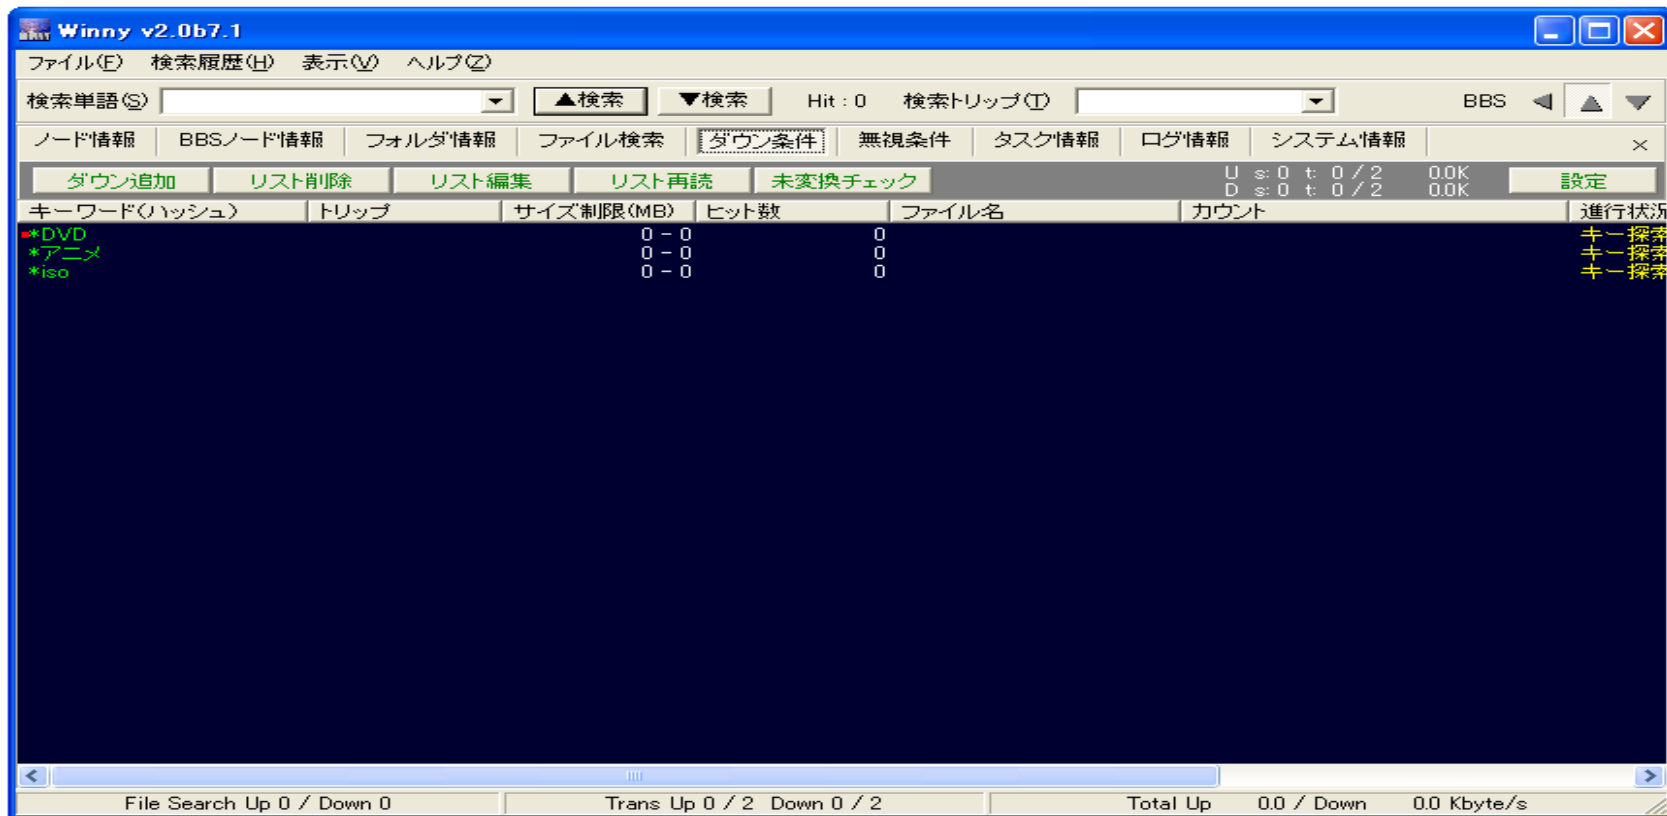

01/29-01:04:49.231983  [**] Drop Winny Download request [**] Version: b7.1
[redacted].34:8510 -> 192.168.1.201:1157
Search Key1: アプリ
Search Key2: 映画
Search Key3: xbox
```

Winny 検知システム

Winny検知システム

Winnyブロック機構

One Point Wall Winny

One Point Wall Winnyを通過させた場合のWinny画面2

One Point Wall Winnyを通過させた場合のWinny画面3

One Point Wall Winnyを通過させた場合のWinny画面4

The screenshot shows the Winny v2.0b7.1 application window. The title bar reads "Winny v2.0b7.1". The menu bar includes "ファイル(E)", "検索履歴(H)", "表示(V)", and "ヘルプ(O)". The search bar contains "検索単語(S)" and "検索" buttons. The status bar shows "Hit: 0" and "検索トリップ(T)". The "システム情報" tab is active, displaying a table of system settings.