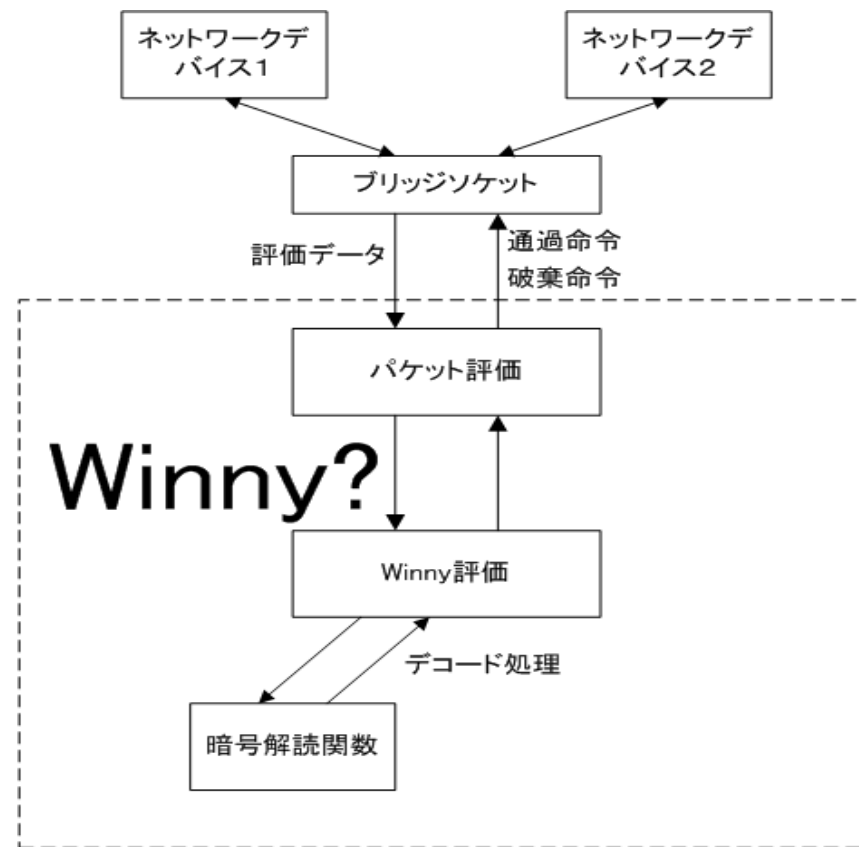

01/29-01:04:47.577813  [**] Drop Winny Download request [**] Version: b7.1
[redacted]:31797 -> 192.168.1.201:1156
Search Key1: スターオーシャン

01/29-01:04:49.188202  [**] Drop Winny Download request [**] Version: b6.6
192.168.1.201:1157 -> [redacted].34:8510
Search Key1:

01/29-01:04:49.231983  [**] Drop Winny Download request [**] Version: b7.1
[redacted].34:8510 -> 192.168.1.201:1157
Search Key1: アプリ
Search Key2: 映画
Search Key3: xbox
```

Winny 検知システム

Winny検知システム

Winnyブロック機構

One Point Wall Winny

One Point Wall Winnyを通過させた場合のWinny画面2

One Point Wall Winnyを通過させた場合のWinny画面3

One Point Wall Winnyを通過させた場合のWinny画面4

The screenshot shows the Winny v2.0b7.1 application window. The title bar reads "Winny v2.0b7.1". The menu bar includes "ファイル(E)", "検索履歴(H)", "表示(V)", and "ヘルプ(O)". The search bar contains "検索単語(S)" and "検索" buttons. The status bar shows "Hit: 0" and "検索トリップ(T)". The "システム情報" tab is active, displaying a table of system settings.